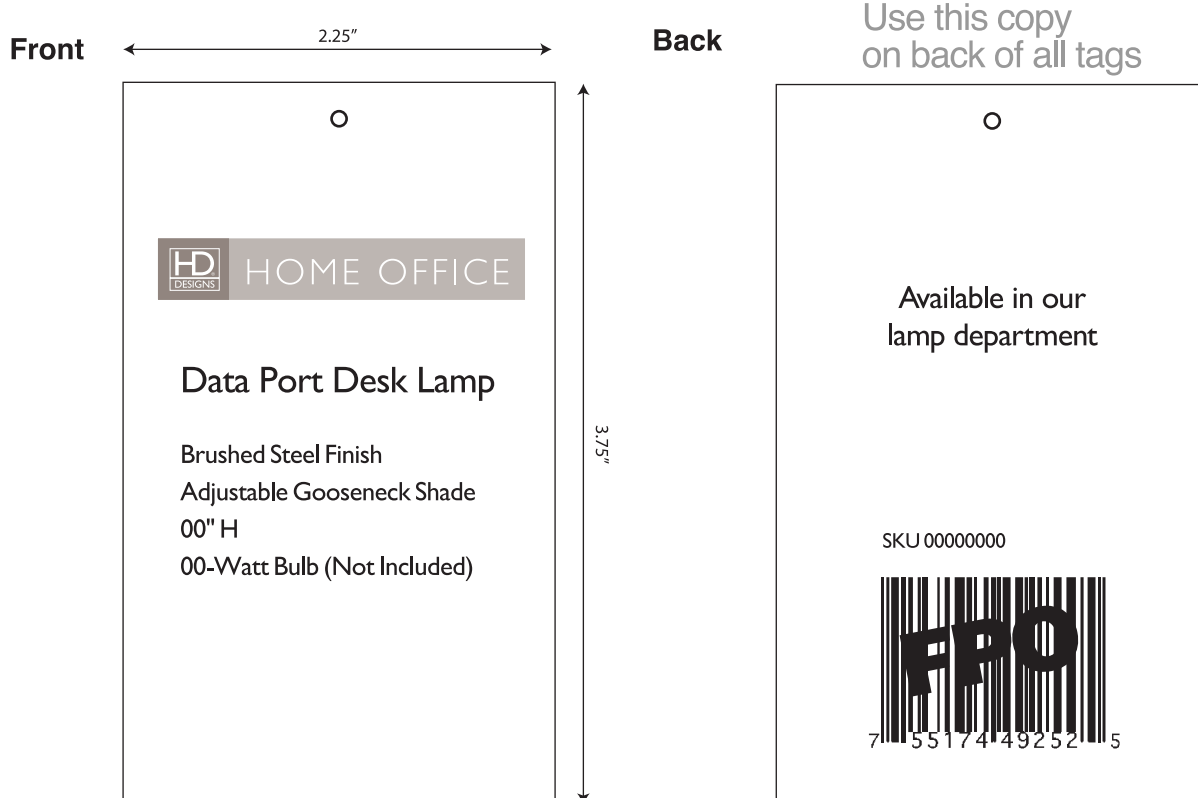

ORDER THE BELOW ITEM FOR MIX AND MATCH LIGHTING ONLY

**HG-4120-A
FM-HDD-LAMP-A**

ORDER THE BELOW ITEM FOR MIX AND MATCH LIGHTING ONLY

HG-4120-B
FM-HDD-LAMP-B

HG-2300 FM-HD-ECO-LAMP

HG-673 FM-HD-HO-LAMP

HG-975 KK-LAMP-08